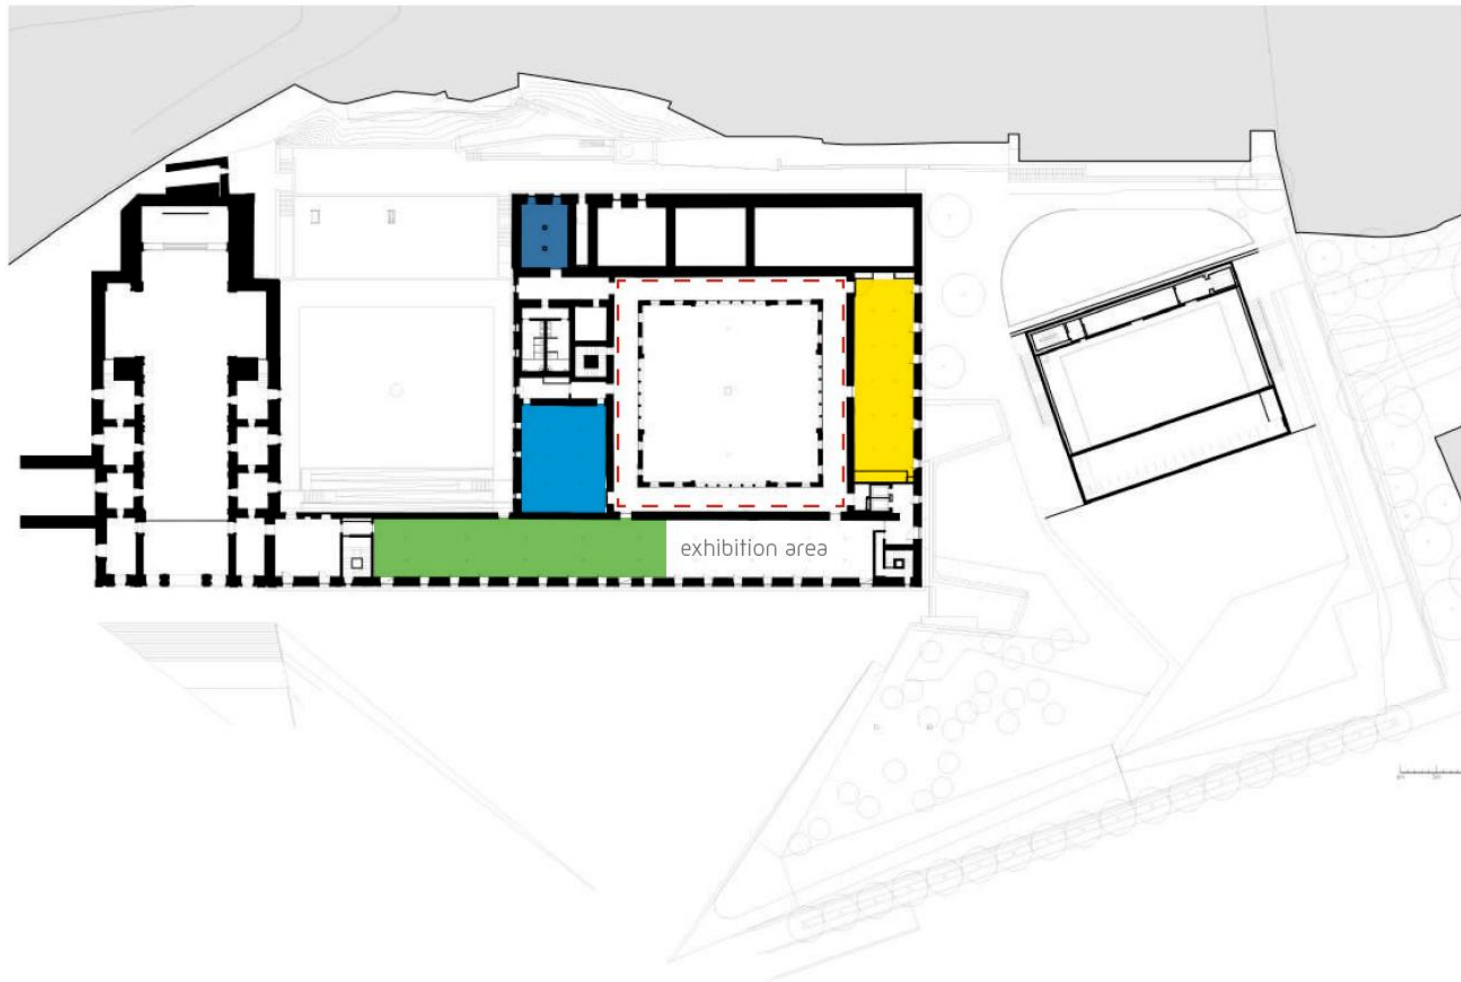

GROUND FLOOR // FLOOR -1 • SPACES

GROUND FLOOR

Main Entrance
Speakers room
Welcome Desk
Old Church

FLOOR -1

Grande Auditório (Auditorium)
Press room

1st FLOOR • SPACES

1st FLOOR

- Cloister
- Sala Aeminium (Room C1A)
- Sala Inês de Castro (Room C1E)
- Sala D. Pedro (Room C1F)
- Information Desk | Slide Desk
- Catering Room

2nd FLOOR • SPACES

2nd FLOOR

Interior Cloister

Sala Mondego (Room C2A)

Sala Sofia (Room C2B)

Sala D. Dinis (Room C2C)

Sala Almedina (Room C2D)

STARTUP  UP - - - -