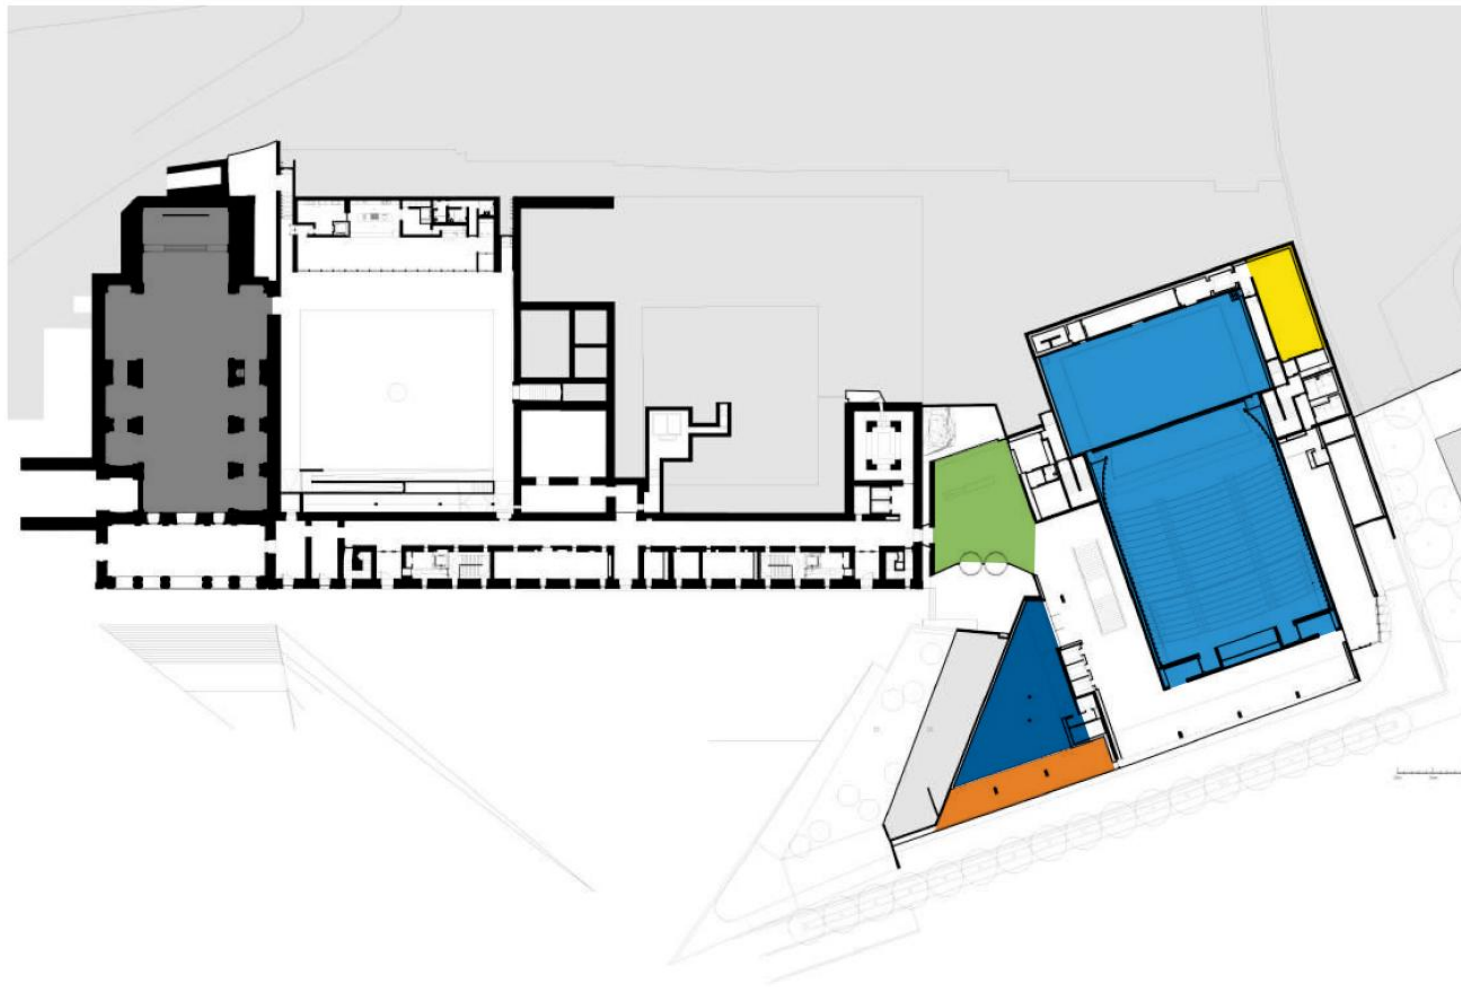

GROUND FLOOR // FLOOR -1 • SPACES

GROUND FLOOR

Main Entrance
Speakers room
Welcome Desk
Old Church

FLOOR -1

Grande Auditório (Auditorium)
Press room

1st FLOOR • SPACES

1st FLOOR

- Cloister
- Sala Aeminium (Room C1A)
- Sala Inês de Castro (Room C1E)
- Sala D. Pedro (Room C1F)
- Information Desk | Slide Desk
- Catering Room

2nd FLOOR • SPACES

2nd FLOOR

Interior Cloister

Sala Mondego (Room C2A)

Sala Sofia (Room C2B)

Sala D. Dinis (Room C2C)

Sala Almedina (Room C2D)

STARTUP  UP - - - -