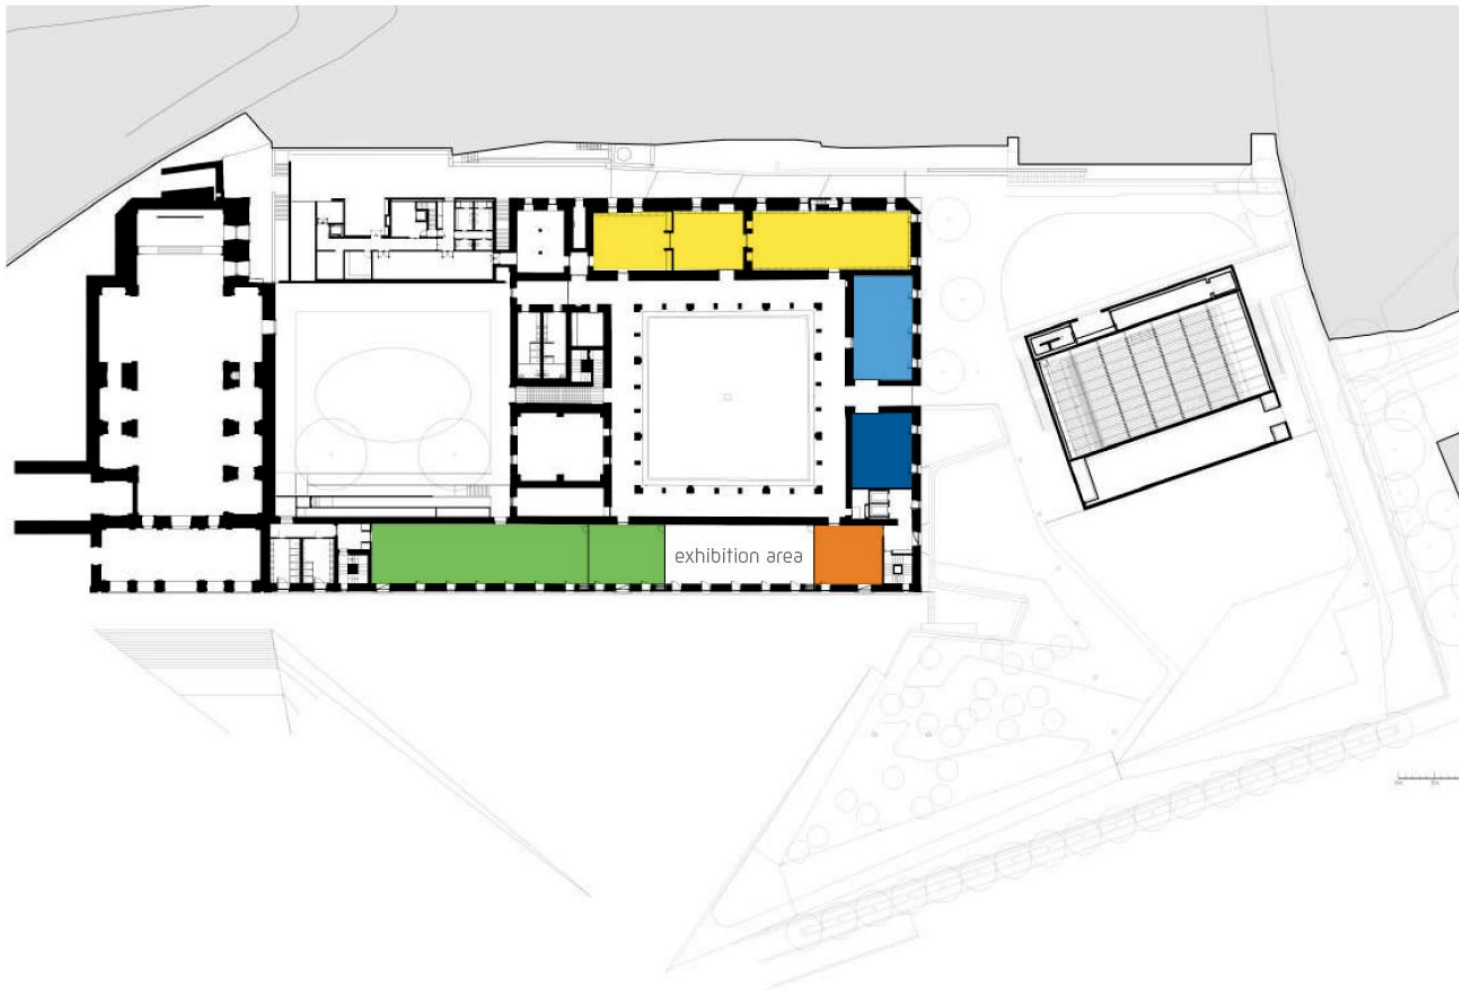

GROUND FLOOR // FLOOR -1 • SPACES

GROUND FLOOR

Main Entrance
Speakers room
Welcome Desk
Old Church

FLOOR -1

Grande Auditório (Auditorium)
Press room

1st FLOOR • SPACES

1st FLOOR

- Cloister
- Sala Aeminium (Room C1A)
- Sala Inês de Castro (Room C1E)
- Sala D. Pedro (Room C1F)
- Information Desk | Slide Desk
- Catering Room

2nd FLOOR • SPACES

2nd FLOOR

Interior Cloister

Sala Mondego (Room C2A)

Sala Sofia (Room C2B)

Sala D. Dinis (Room C2C)

Sala Almedina (Room C2D)

STARTUP  UP - - - -